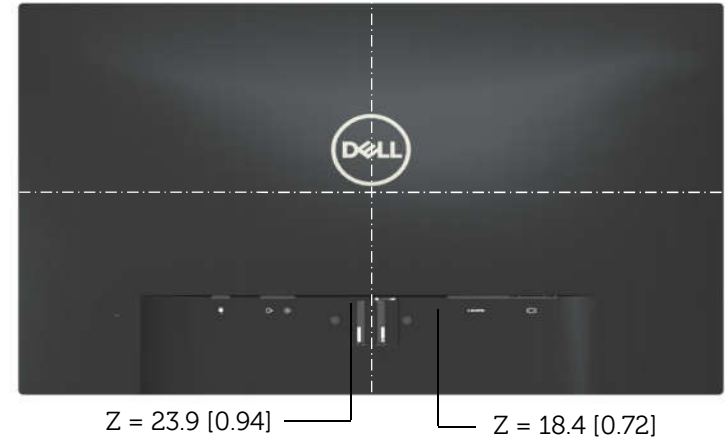

S2218H / S2218M Outline Dimension

Unit: mm (inch)
 Dimension: Nominal
 Scale: Not to scale

Back view of Monitor without stand

S2318H / S2318HX / S2318HN / S2318NX / S2318M Outline Dimension

Unit: mm (inch)
 Dimension: Nominal
 Scale: Not to scale

Back view of Monitor without stand